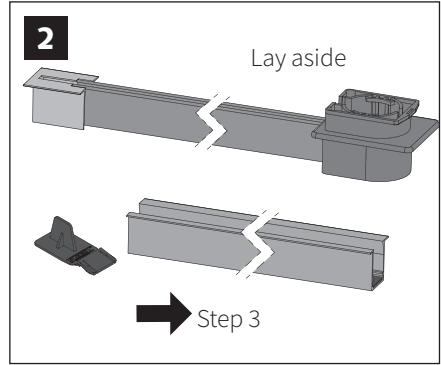

FMS[®] Plus tool

Installation tool for recess profile

FOREST WORLDWIDE

FOREST GROUP (NEDERLAND) B.V.

Deventer, The Netherlands
www.forestgroup.com

FOREST DRAPERY HARDWARE UK LIMITED

Rochdale, United Kingdom
www.forestgroup.co.uk