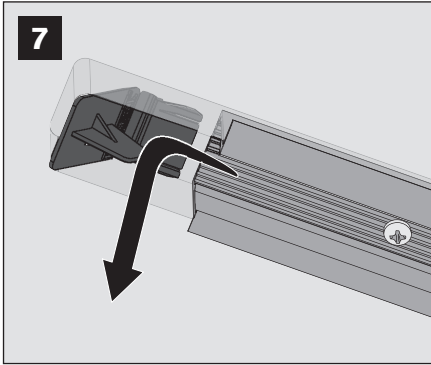

FMS[®] Plus tool

Installation tool for recess profile

FOREST WORLDWIDE

FOREST GROUP (NEDERLAND) B.V.

Deventer, The Netherlands
www.forestgroup.com

FOREST DRAPERY HARDWARE UK LIMITED

Rochdale, United Kingdom
www.forestgroup.co.uk