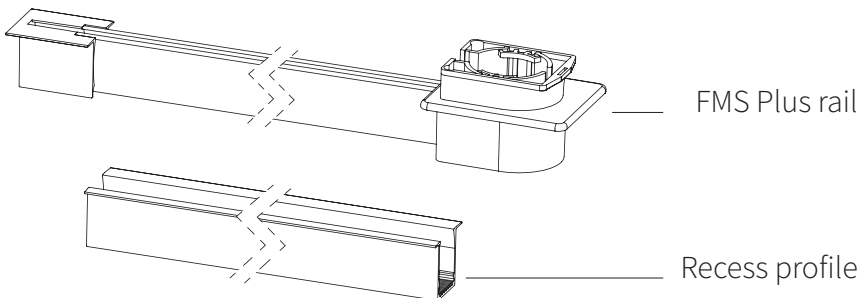

FMS[®] Plus tool

Installation tool for recess profile

FOREST WORLDWIDE

FOREST GROUP (NEDERLAND) B.V.

Deventer, The Netherlands
www.forestgroup.com

FOREST DRAPERY HARDWARE UK LIMITED

Rochdale, United Kingdom
www.forestgroup.co.uk