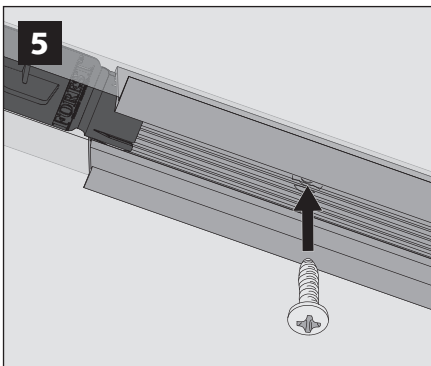

FMS[®] Plus tool

Installation tool for recess profile

FOREST WORLDWIDE

FOREST GROUP (NEDERLAND) B.V.

Deventer, The Netherlands
www.forestgroup.com

FOREST DRAPERY HARDWARE UK LIMITED

Rochdale, United Kingdom
www.forestgroup.co.uk