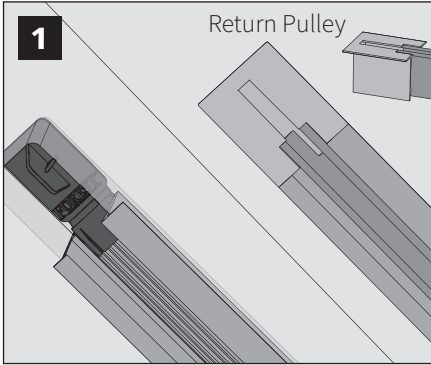

FMS[®] Plus tool

Installation tool for recess profile

FOREST WORLDWIDE

FOREST GROUP (NEDERLAND) B.V.

Deventer, The Netherlands
www.forestgroup.com

FOREST DRAPERY HARDWARE UK LIMITED

Rochdale, United Kingdom
www.forestgroup.co.uk