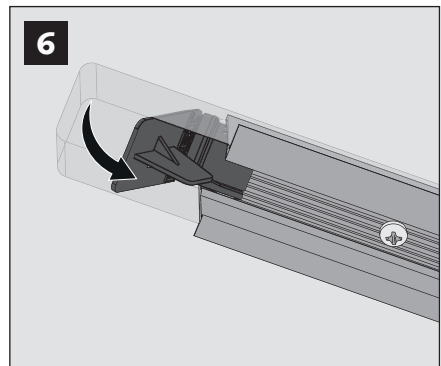

FMS[®] Plus tool

Installation tool for recess profile

FOREST WORLDWIDE

FOREST GROUP (NEDERLAND) B.V.

Deventer, The Netherlands
www.forestgroup.com

FOREST DRAPERY HARDWARE UK LIMITED

Rochdale, United Kingdom
www.forestgroup.co.uk