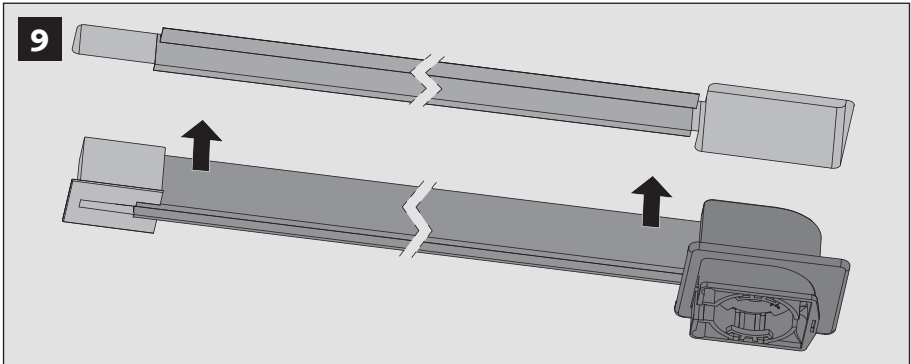

FMS[®] Plus tool

Installation tool for recess profile

FOREST WORLDWIDE

FOREST GROUP (NEDERLAND) B.V.

Deventer, The Netherlands
www.forestgroup.com

FOREST DRAPERY HARDWARE UK LIMITED

Rochdale, United Kingdom
www.forestgroup.co.uk