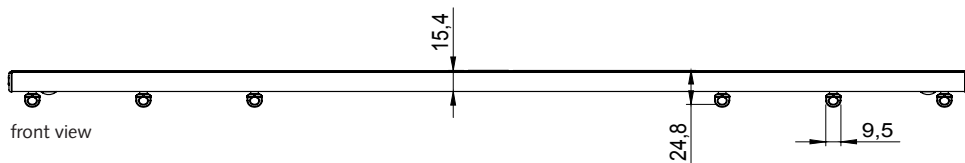

SIZES FOREST DS-XL®

PLEAT APPLICATION

top view

front view

side view

WWW.FORESTGROUP.COM

FOREST
DRAPERY HARDWARE