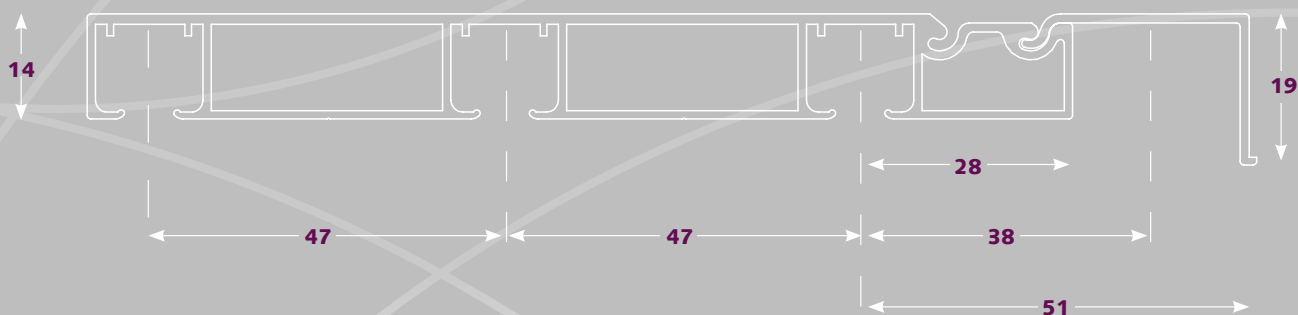

FOREST[®]

DRAPERY HARDWARE

MCS[®]
Multi Channel System

Product information

- 3 glide Multi Channel track System;
- Easy installation thanks to pre-drilled holes;
- Sufficient spacing between the channels to allow for different pleating options;
- KS components can be used;
- Optional cover cap available, for creating an easy pelmet cover;
- Maximum fabric weight, 30 kg per running meter of track.

Profile

Aluminium extrusion, white powder coated, lubricated. Available in 4 and 5 meter length. Holes for fixing the track are pre-drilled every 50cm. Plastic cover caps for the fixing holes are available. The weight of the track is 1.14 kg/mtr.

For use in

Hotels – offices – residences – boats – campers – planes or anywhere an efficient Multi Channel track System is required for curtains and drapes.

MCS Track 5301001400
5301001500
Aluminium extrusion, white powder coated, lubricated. available in 4 and 5 meter length.

Twist End Stop 1016201000
100/box
"Twists" into track, with metal plate, constructed of UV-resistant plastic.

Baton Fiberglass White 1065101...
92 cm (36"), 122 cm (48"), 152 cm (60"). 100/box

Baton Transparant 1065102...
92 cm (36"), 122 cm (48"), 152 cm (60"). 50/box