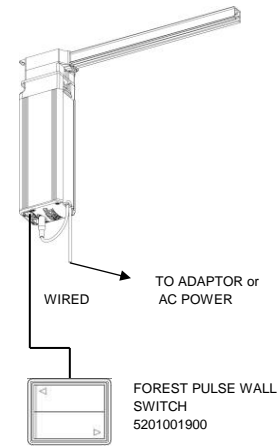

WIRED

MECHANICAL SWITCH