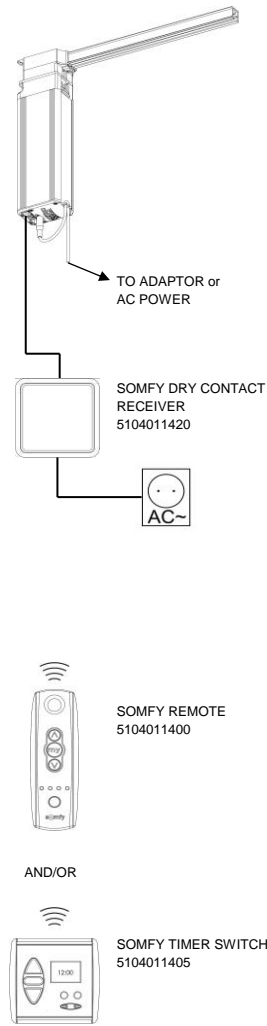

RF WIRELESS

MULTI

Z-WAVE

Use Shuttle with internal Z-wave receiver
Shuttle L Z-wave: 5232000002
Shuttle M Z-wave: 5232000004

SOMFY

IR WIRELESS

INFRA RED

WIRED

MECHANICAL SWITCH

HOME AUTOMATION