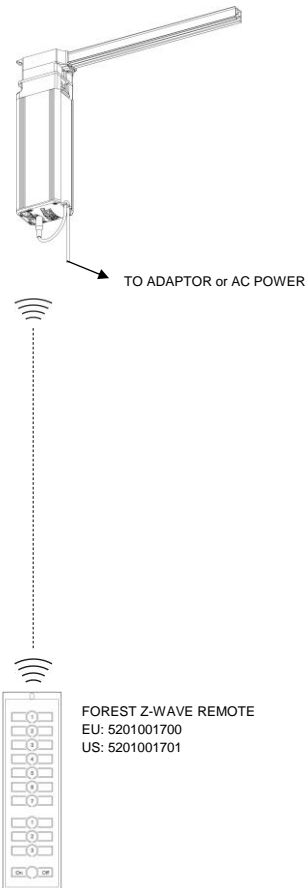

RF WIRELESS

MULTI

Z-WAVE

Use Shuttle with internal Z-wave receiver
Shuttle L Z-wave: 5232000002
Shuttle M Z-wave: 5232000004

SOMFY

IR WIRELESS

INFRA RED

WIRED