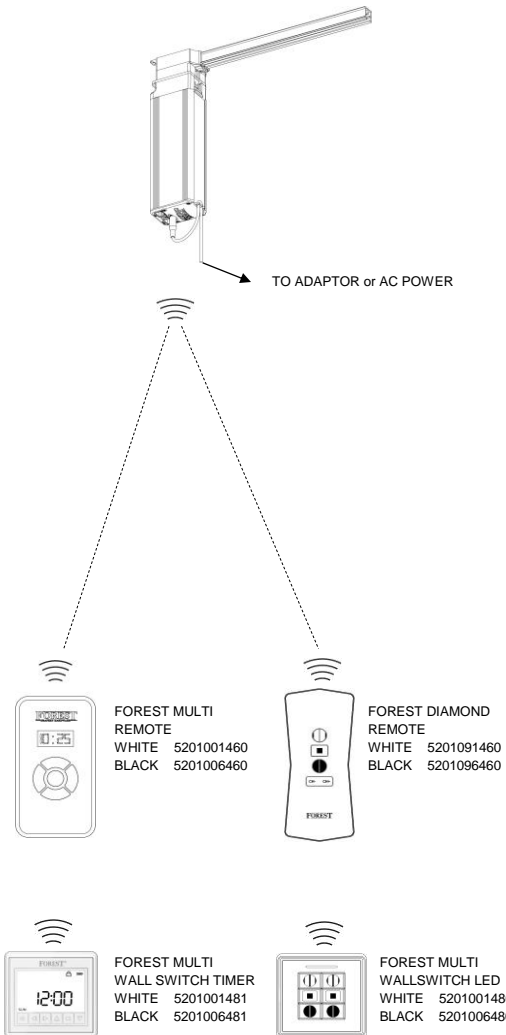

RF WIRELESS

MULTI

Z-WAVE

Use Shuttle with internal Z-wave receiver
Shuttle L Z-wave: 5232000002
Shuttle M Z-wave: 5232000004

SOMFY

IR WIRELESS

INFRA RED

WIRED

MECHANICAL SWITCH

HOME AUTOMATION